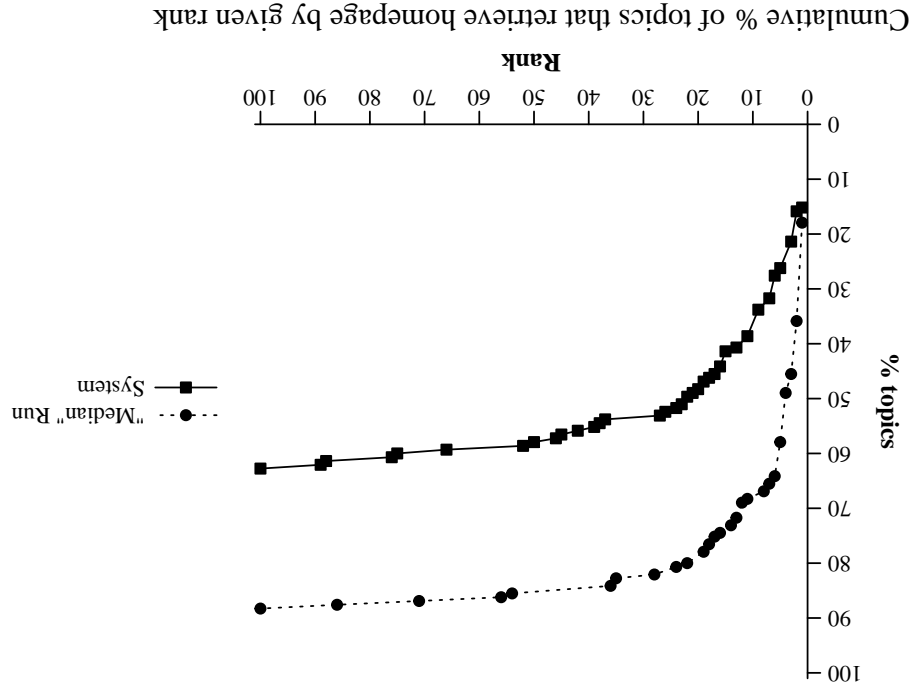

Summary Statistics	
Run ID	!chp1
Run Description	docstruct-notused, wrttext-notused, links-used
Num topics	145
Mean reciprocal rank	0.208
Num found at rank 1	22 (15.2%)
Num found in top 10	49 (33.8%)
Num not found in top 100	54 (37.2%)

Cumulative % of topics that retrieve homepage by given rank