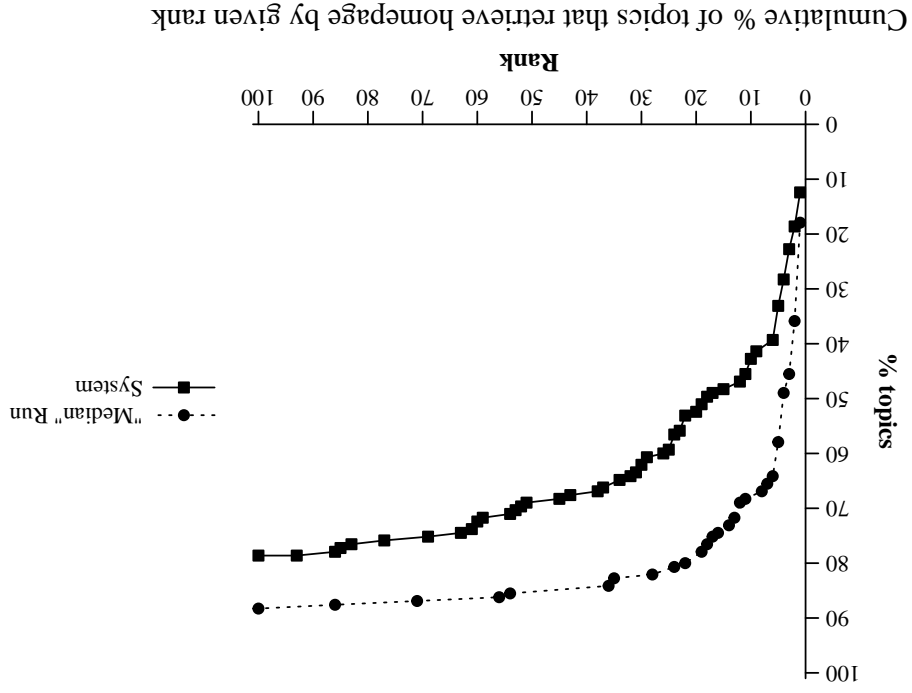

Summary Statistics	
Run ID	ap110hb
Run Description	docstruct-notused, wrttext-notused, links-notused
Num topics	145
Mean reciprocal rank	0.220
Num found at rank 1	18 (12.4%)
Num found in top 10	62 (42.8%)
Num not found in top 100	31 (21.4%)

Cumulative % of topics that retrieve homepage by given rank