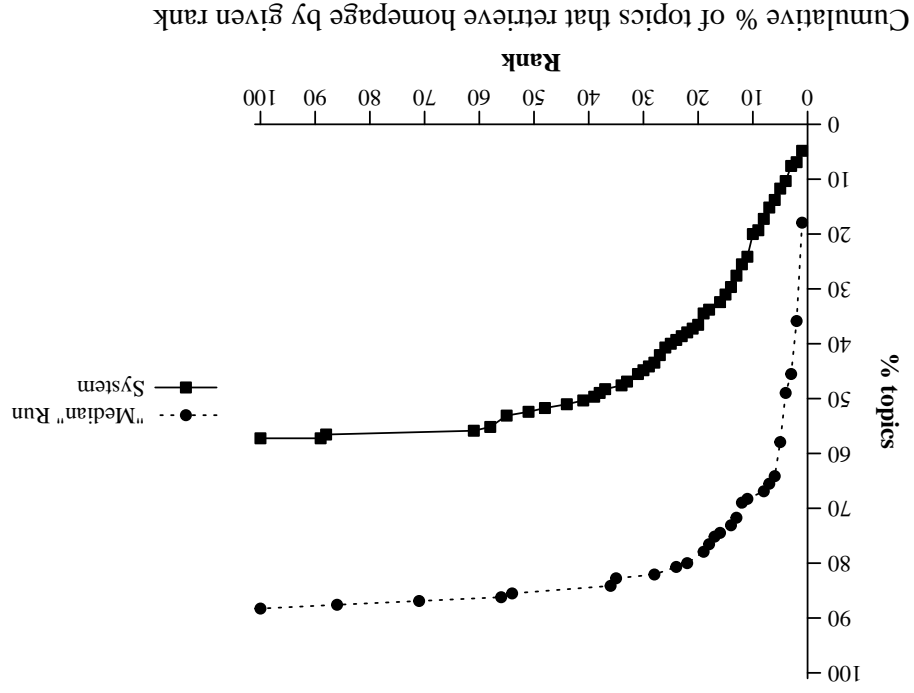

Summary Statistics	
Run ID	PDWTFPTL
Run Description	docstruct-notused, wrttext-notused, links-used
Num topics	145
Mean reciprocal rank	0.099
Num found at rank 1	7 (4.8%)
Num found in top 10	29 (20.0%)
Num not found in top 100	62 (42.8%)

Cumulative % of topics that retrieve homepage by given rank