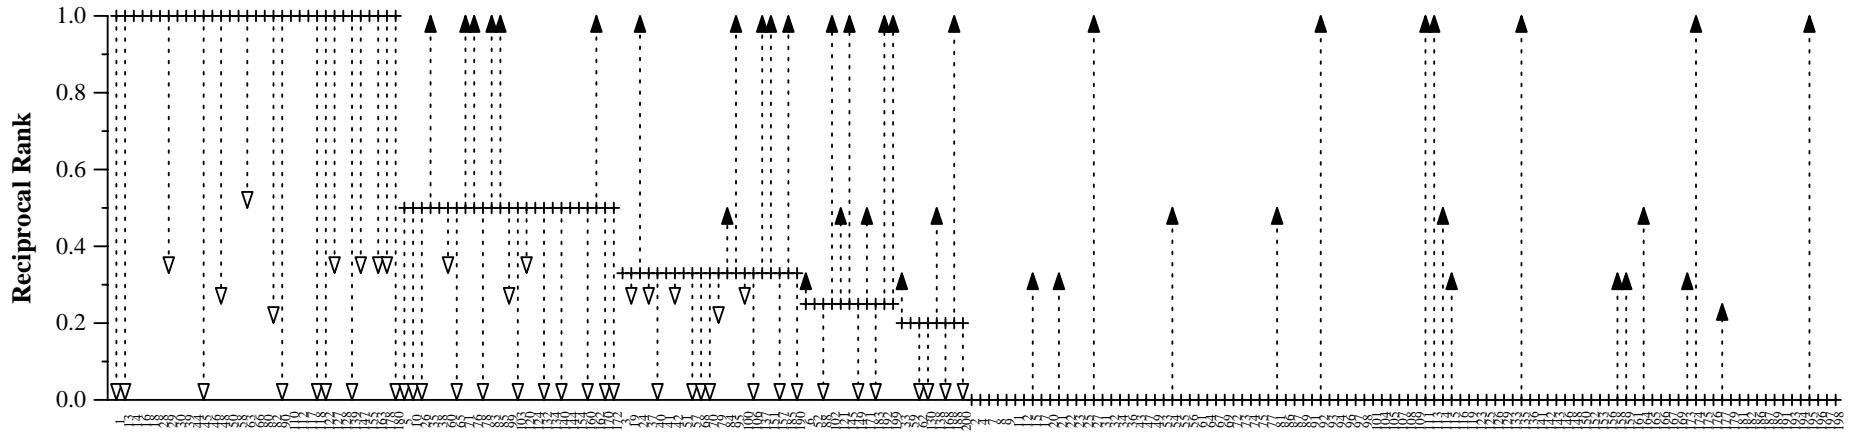

Run:	clr99s
Answer length:	250
Mean reciprocal rank:	0.281
# questions with no answer found:	115

Question number by descending median
Run scores vs. median scores by question for run clr99s