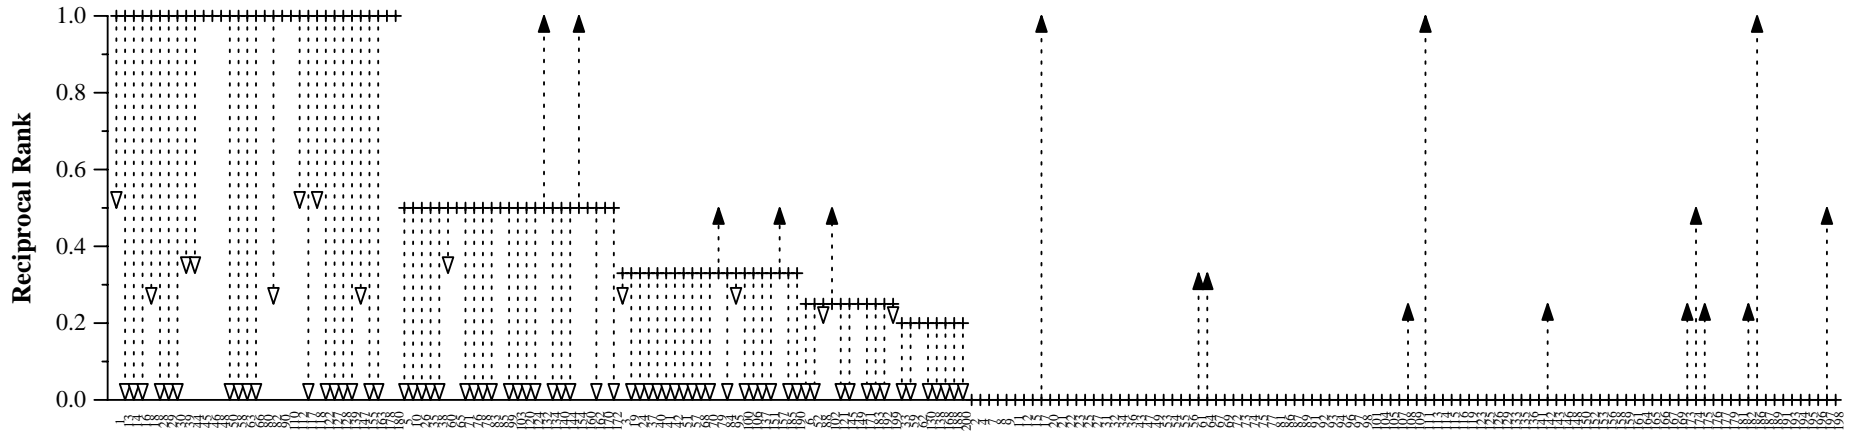

Run:	Scai8QnA
Answer length:	250
Mean reciprocal rank:	0.121
# questions with no answer found:	154

Question number by descending median
Run scores vs. median scores by question for run Scai8QnA