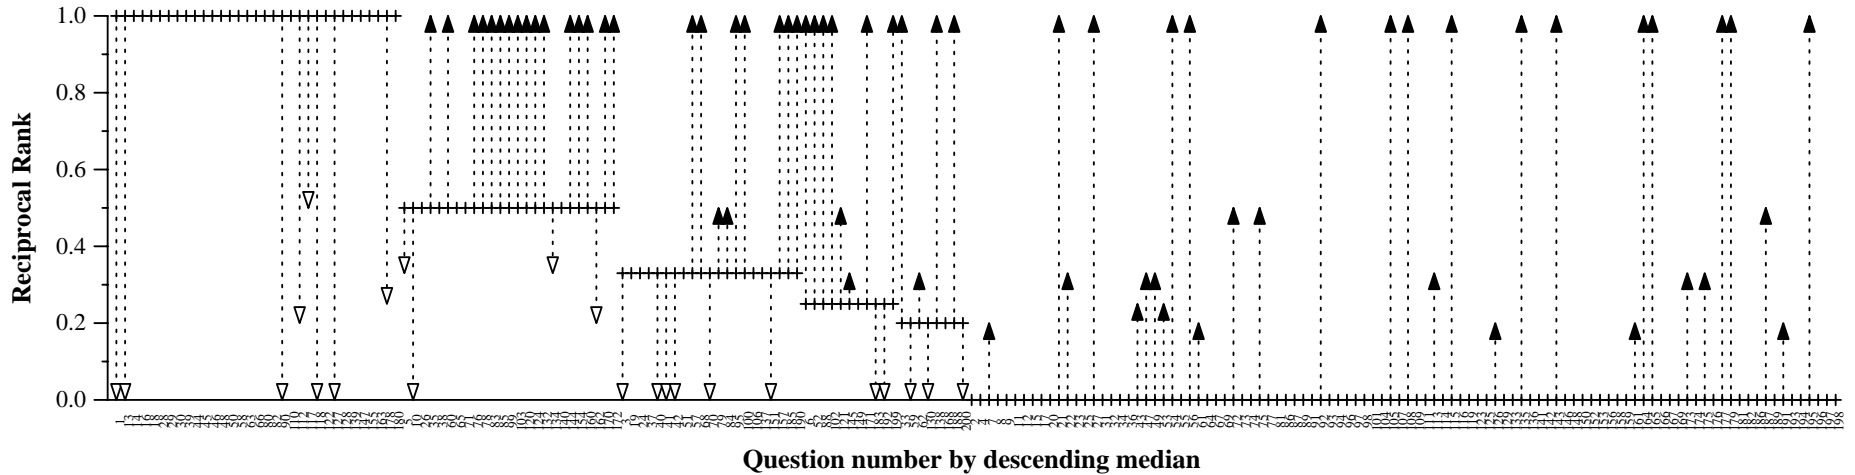

Run:	MTR99250
Answer length:	250
Mean reciprocal rank:	0.434
# questions with no answer found:	86

Run scores vs. median scores by question for run MTR99250