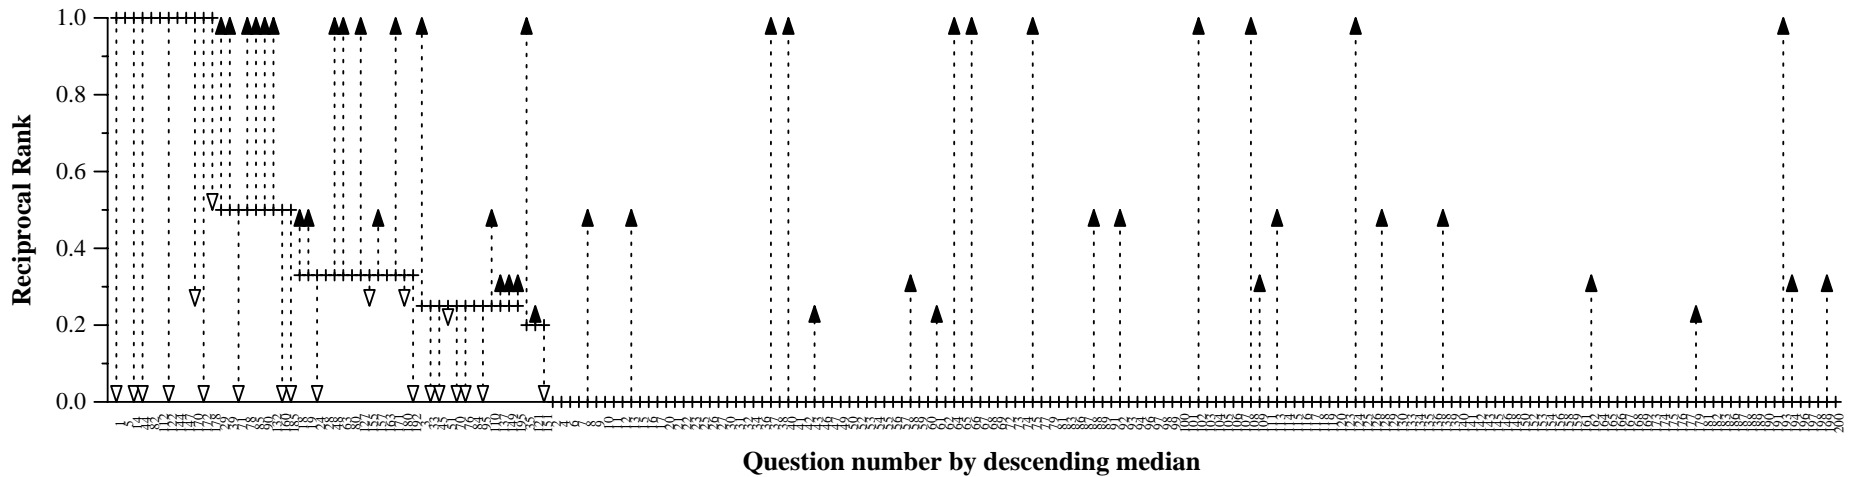

Run:	INQ634
Answer length:	50
Mean reciprocal rank:	0.191
# questions with no answer found:	140

Run scores vs. median scores by question for run INQ634