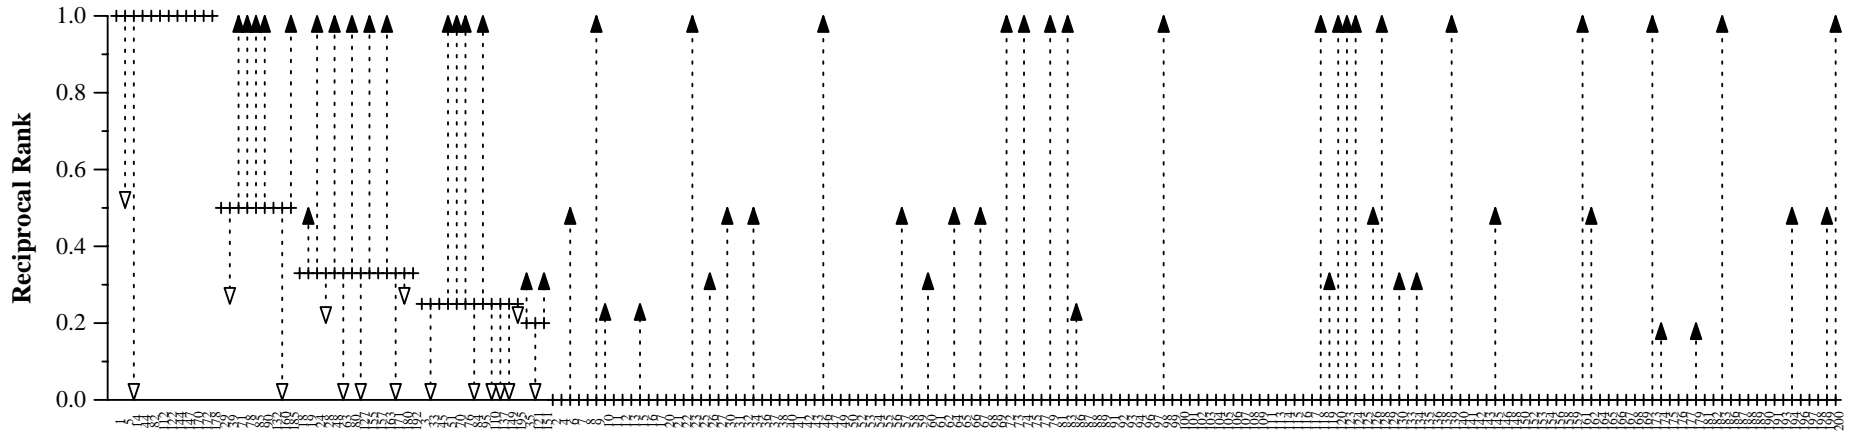

Run:	IBMVS995
Answer length:	50
Mean reciprocal rank:	0.280
# questions with no answer found:	120

Question number by descending median
Run scores vs. median scores by question for run IBMVS995