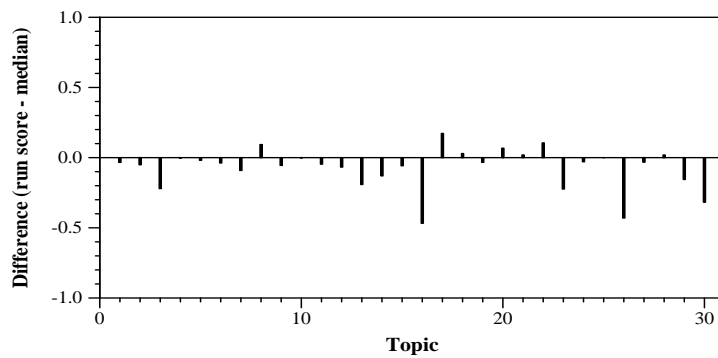

Difference from median infNDCG for automatic runs per topic