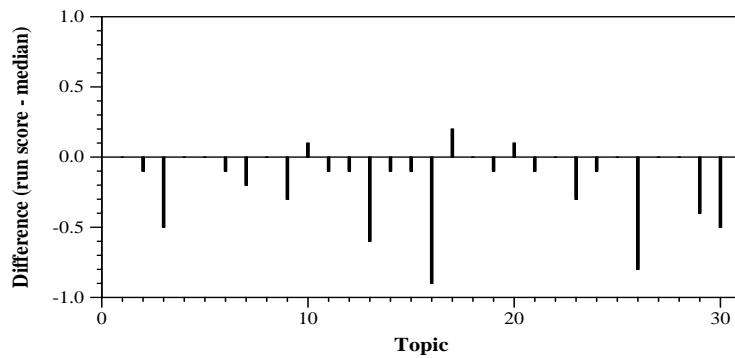

Summary Statistics	
Run ID	runindriML
Task	A
Processing type	automatic
Topic type	summaries
Open Run URL	https://github.com/hitwilab/TREC2015-submission.git
Number of topics	30

Overall measures	
Mean infAP	0.0196
Mean infNDCG	0.1308
Mean R-prec	0.0912
Mean Prec@10	0.1767