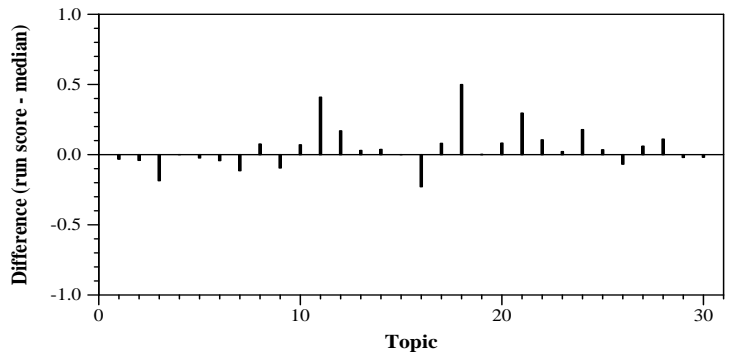

Difference from median infNDCG for automatic runs per topic