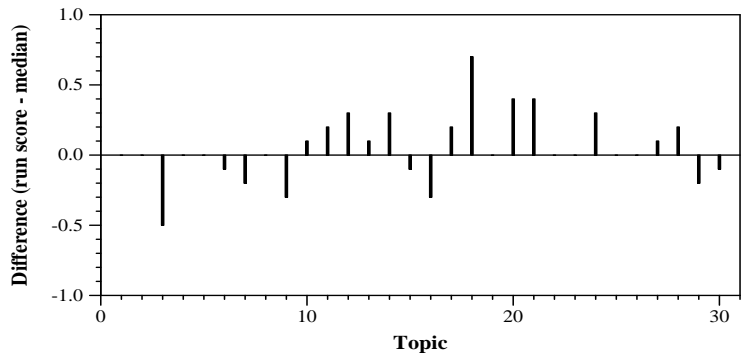

Summary Statistics	
Run ID	runindriB
Task	B
Processing type	automatic
Topic type	summaries
Open Run URL	https://github.com/hitwilab/TREC2015-submission.git
Number of topics	30

Overall measures	
Mean infAP	0.0894
Mean infNDCG	0.3258
Mean R-prec	0.2331
Mean Prec@10	0.5000