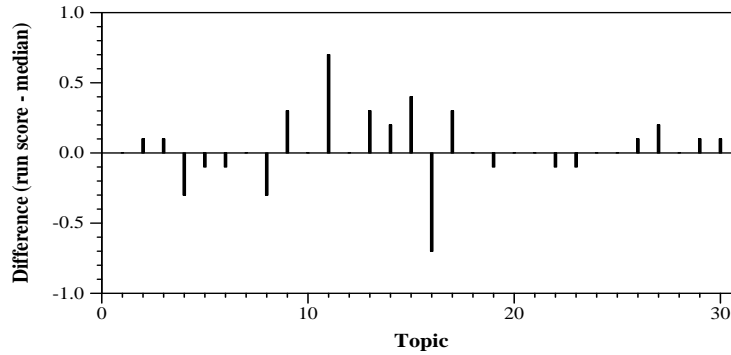

Summary Statistics	
Run ID	SIBTEX3CTOUT
Task	A
Processing type	automatic
Topic type	summaries
Number of topics	30

Overall measures	
Mean infAP	0.0587
Mean infNDCG	0.2280
Mean R-prec	0.2105
Mean Prec@10	0.3800