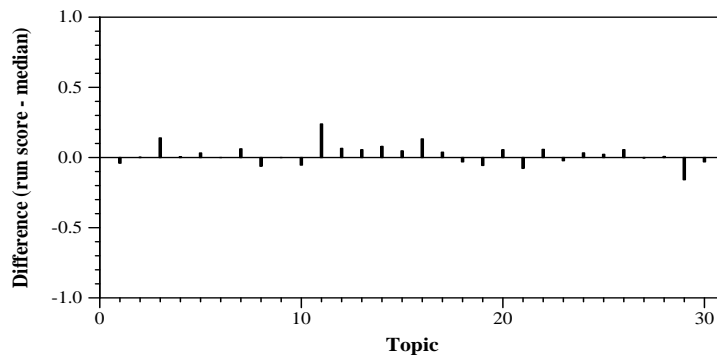

Difference from median infNDCG for automatic runs per topic