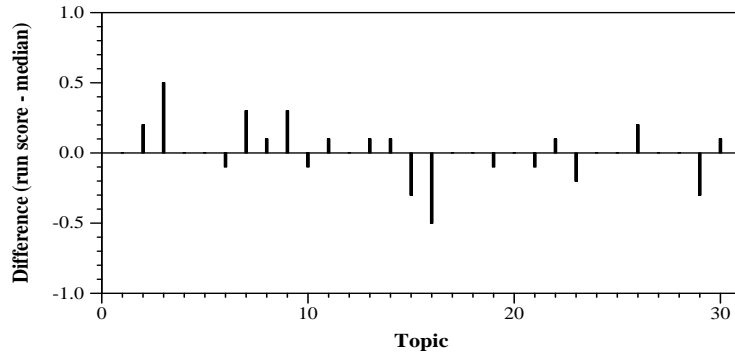

Summary Statistics	
Run ID	NOVASEARCH3
Task	A
Processing type	automatic
Topic type	summaries
Number of topics	30

Overall measures	
Mean infAP	0.0509
Mean infNDCG	0.2295
Mean R-prec	0.1964
Mean Prec@10	0.3567