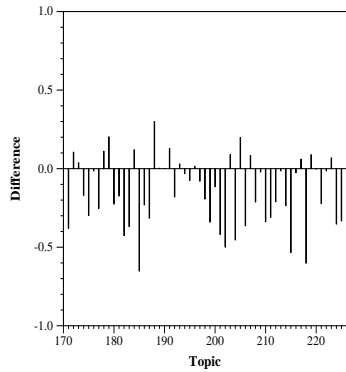

Summary Statistics	
Run ID:	NewBee
Task :	adhoc
Run type:	automatic
Uses other external resources?	yes
Uses documents linked from tweets?	yes
Number of Topics:	55
Total number of documents over all topics	
Retrieved:	55000
Relevant:	10645
Relevant retrieved:	6461
Mean average precision:	0.2745
R-precision:	0.3176

Recall-Precision Curve

Difference from median P@30 per topic

Difference from median average precision per topic