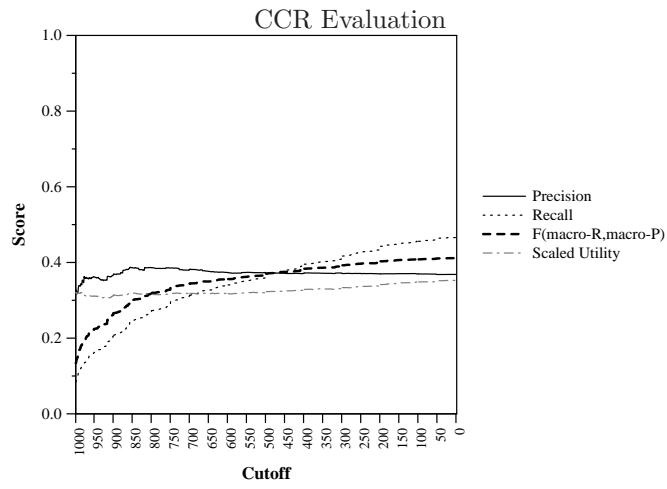

Run ID:	pdverb-sf
Task:	kba-ccr-2014
Run Type:	automatic
Corpus:	kba-streamcorpus-2014-v0.3.0

Score at Cutoff (averaged over topics)

Difference from median max F per topic