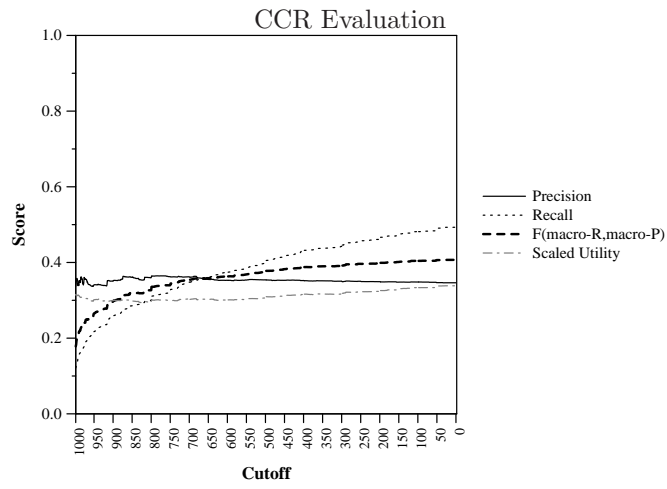

Run ID:	pdsrc-sf
Task:	kba-ccr-2014
Run Type:	automatic
Corpus:	kba-streamcorpus-2014-v0.3.0

Score at Cutoff (averaged over topics)

Difference from median max F per topic