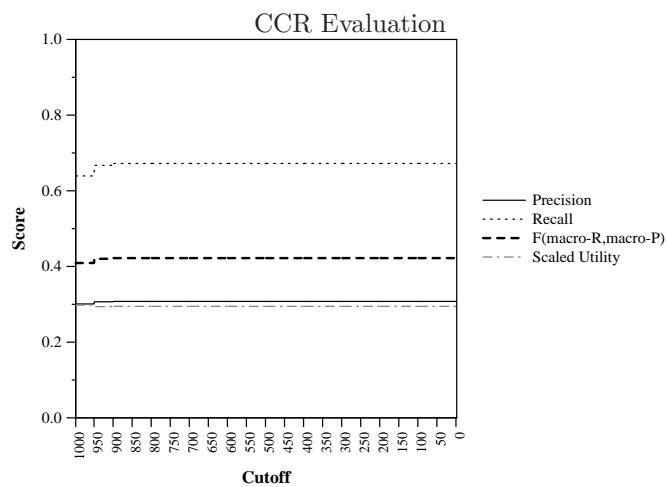

Run ID:	rst-com-2
Task:	kba-ccr-2014
Run Type:	automatic
Corpus:	kba-streamcorpus-2014-v0.3.0-kba-filtered

Score at Cutoff (averaged over topics)

Difference from median max F per topic