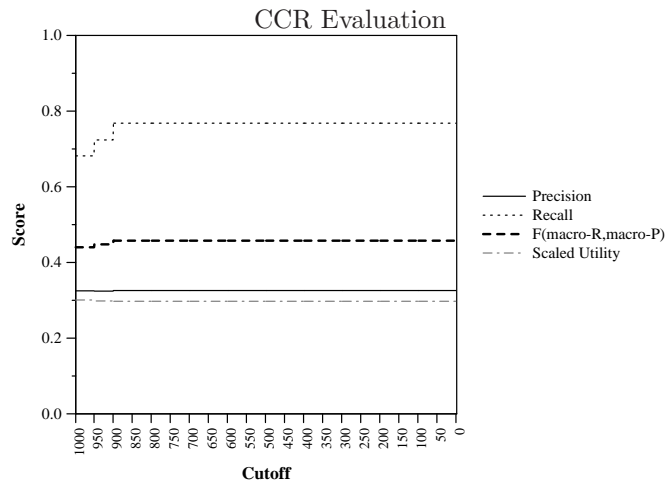

Run ID:	rst-com-1
Task:	kba-ccr-2014
Run Type:	automatic
Corpus:	kba-streamcorpus-2014-v0.3.0-kba-filtered

Score at Cutoff (averaged over topics)

Difference from median max F per topic