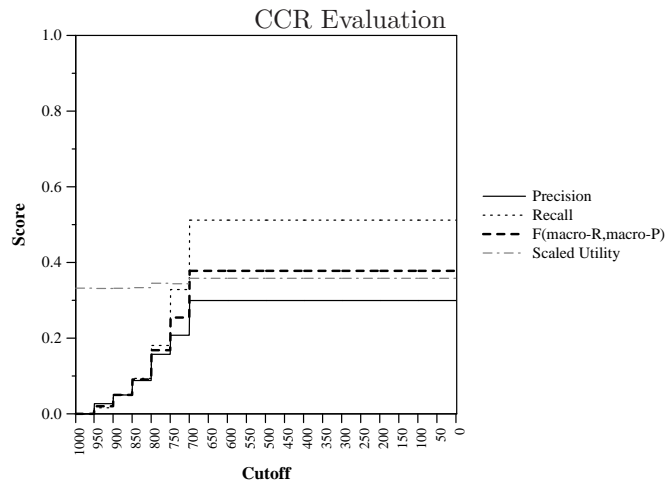

Run ID:	idr-lda-4
Task:	kba-ccr-2014
Run Type:	automatic
Corpus:	kba-streamcorpus-2014-v0.3.0-kba-filtered

Score at Cutoff (averaged over topics)

Difference from median max F per topic