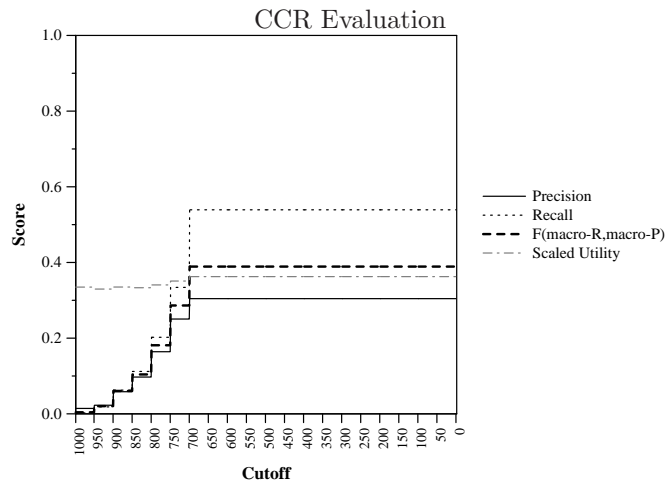

Run ID:	idr-lda-2
Task:	kba-ccr-2014
Run Type:	automatic
Corpus:	kba-streamcorpus-2014-v0.3.0-kba-filtered

Score at Cutoff (averaged over topics)

Difference from median max F per topic