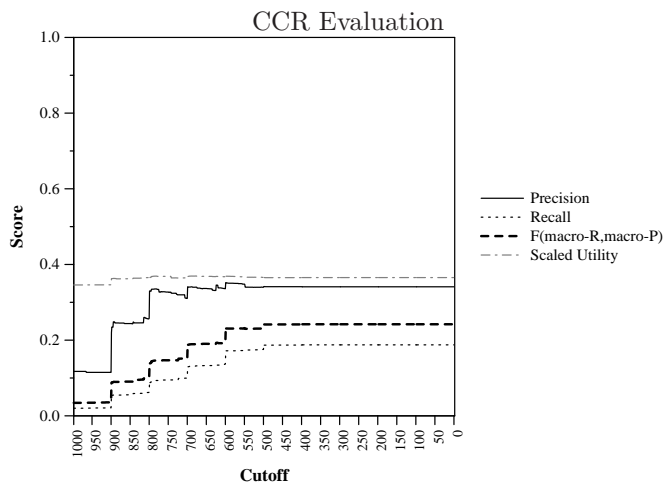

Run ID:	CUSTOM-TF-FIXED
Task:	kba-ccr-2014
Run Type:	manual
Corpus:	kba-streamcorpus-2014-v0.3.0-kba-filtered

Score at Cutoff (averaged over topics)

Difference from median max F per topic