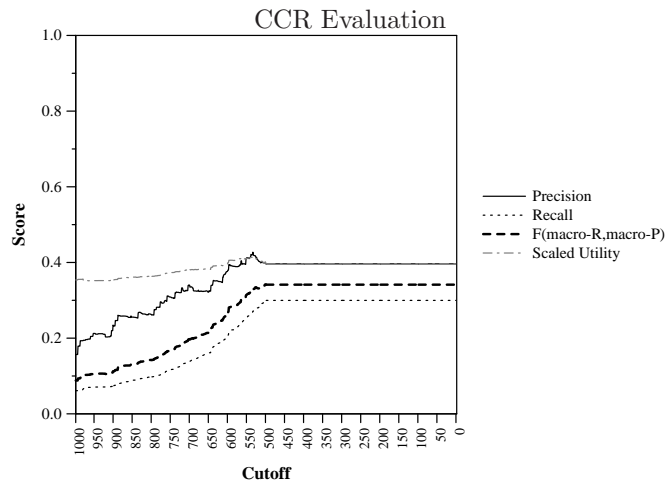

Run ID:	clu-dyn-nv-e
Task:	kba-ccr-2014
Run Type:	automatic
Corpus:	kba-streamcorpus-2014-v0.3.0-kba-filtered

Score at Cutoff (averaged over topics)

Difference from median max F per topic