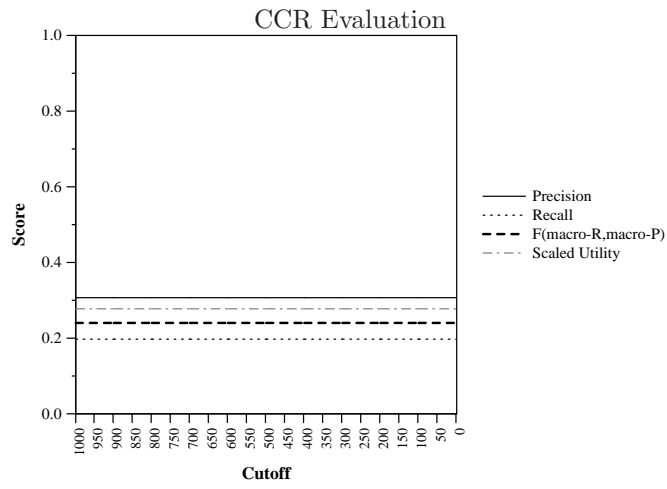

Run ID:	ssf-3
Task:	kba-ssf-2014
Run Type:	automatic
Corpus:	kba-streamcorpus-2014-v0.3.0

Score at Cutoff (averaged over topics)

Difference from median max F per topic