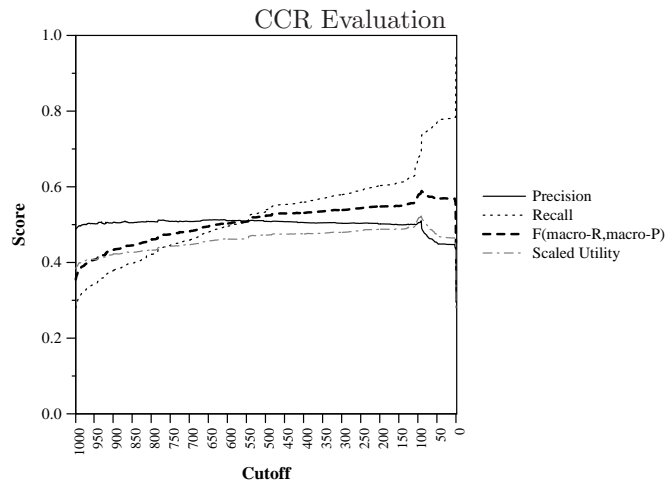

Run ID:	TR-P-All-GA
Task:	kba-ccr-2014
Run Type:	automatic
Corpus:	kba-streamcorpus-2014-v0.3.0.filtered

Score at Cutoff (averaged over topics)

Difference from median max F per topic