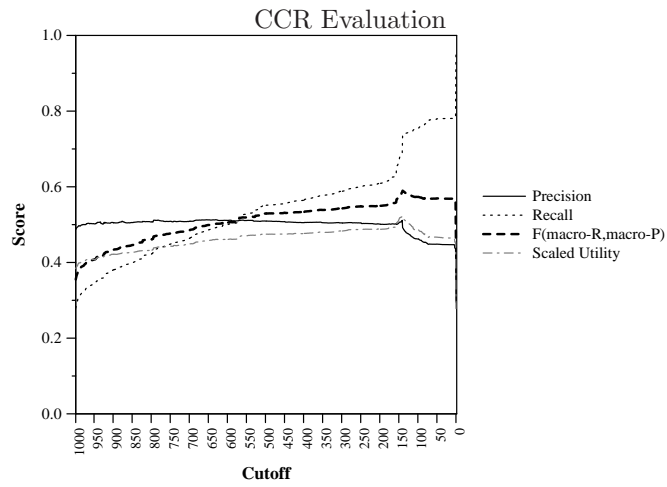

| | |
|-----------|---------------------------------------|
| Run ID: | TR-PC-GA-2 |
| Task: | kba-ccr-2014 |
| Run Type: | automatic |
| Corpus: | kba-streamcorpus-2014-v0.3.0.filtered |

Score at Cutoff (averaged over topics)

Difference from median max F per topic