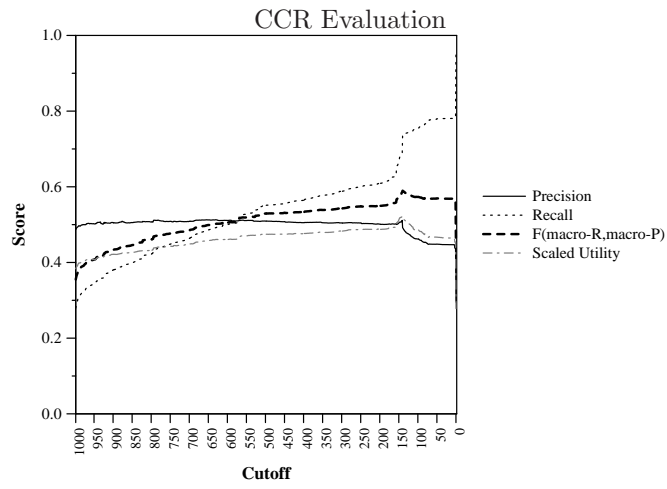

Run ID:	TR-PC-GA
Task:	kba-ccr-2014
Run Type:	automatic
Corpus:	kba-streamcorpus-2014-v0.3.0.filtered

Score at Cutoff (averaged over topics)

Difference from median max F per topic