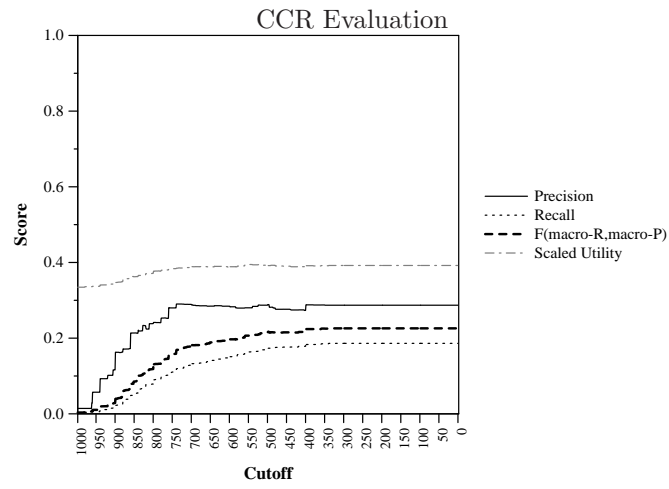

Run ID:	AF-US-SE
Task:	kba-ccr-2014
Run Type:	automatic
Corpus:	kba-streamcorpus-2014-v0.3.0-kba-filtered

Score at Cutoff (averaged over topics)

Difference from median max F per topic