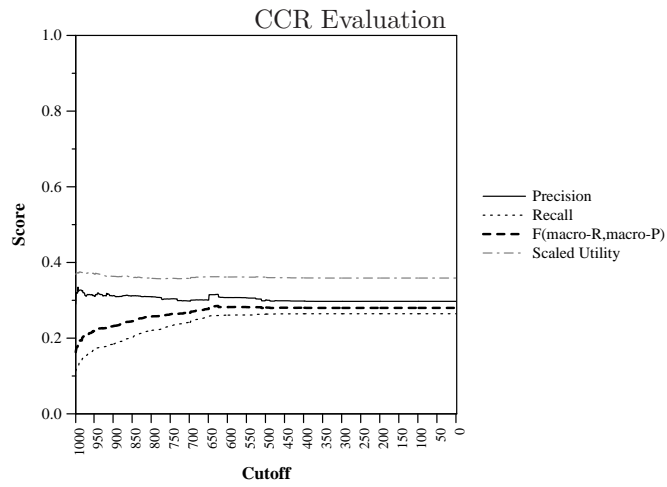

Run ID:	AF-US-MCE
Task:	kba-ccr-2014
Run Type:	automatic
Corpus:	kba-streamcorpus-2014-v0.3.0-kba-filtered

Score at Cutoff (averaged over topics)

Difference from median max F per topic