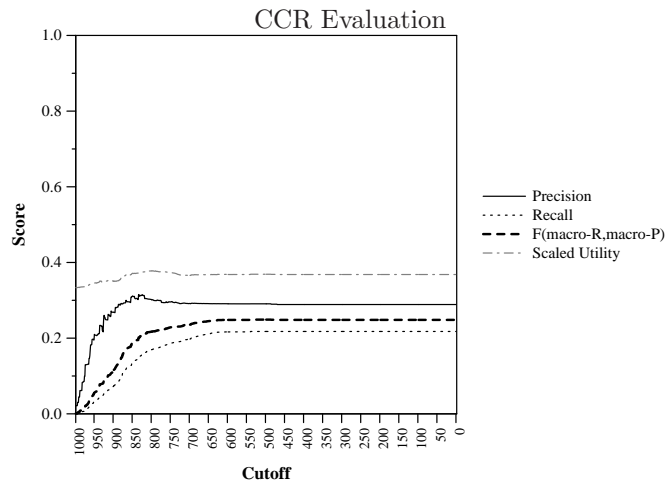

Run ID:	AF-UD-TSE
Task:	kba-ccr-2014
Run Type:	automatic
Corpus:	kba-streamcorpus-2014-v0.3.0-kba-filtered

Score at Cutoff (averaged over topics)

Difference from median max F per topic