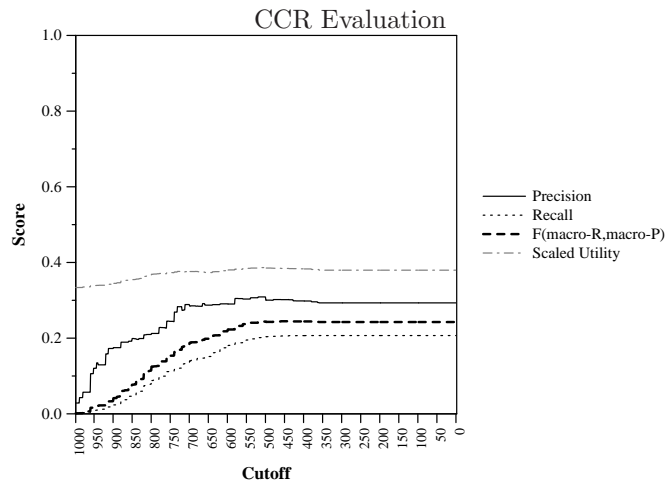

Run ID:	AF-UD-SE
Task:	kba-ccr-2014
Run Type:	automatic
Corpus:	kba-streamcorpus-2014-v0.3.0-kba-filtered

Score at Cutoff (averaged over topics)

Difference from median max F per topic