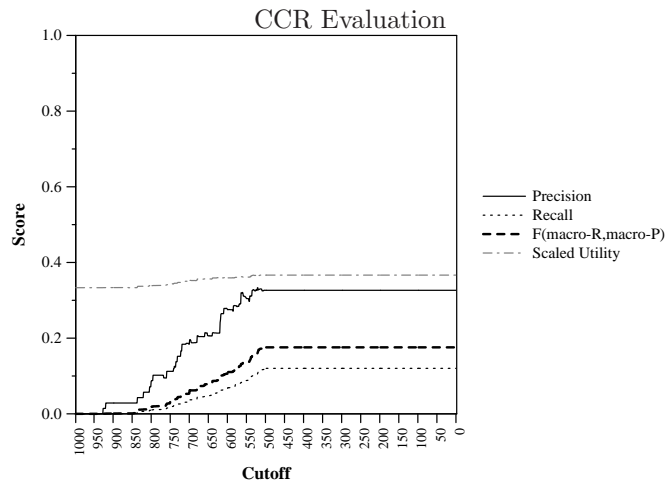

| | |
|-----------|---|
| Run ID: | AF-NU-VOE |
| Task: | kba-ccr-2014 |
| Run Type: | automatic |
| Corpus: | kba-streamcorpus-2014-v0.3.0-kba-filtered |

Score at Cutoff (averaged over topics)

Difference from median max F per topic