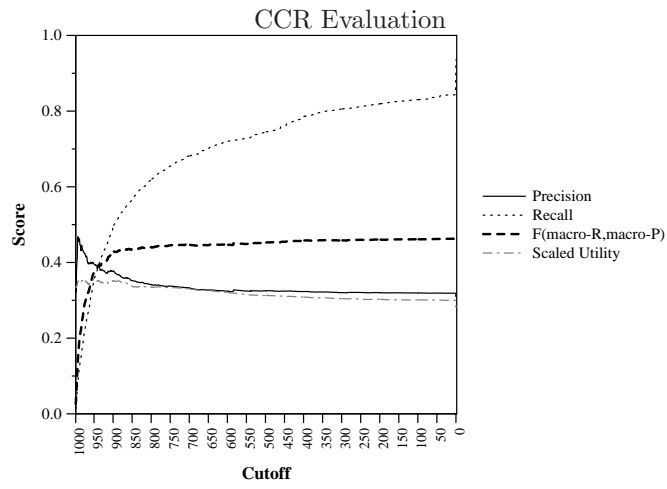

| | |
|-----------|---|
| Run ID: | alpha-50-0.75 |
| Task: | kba-ccr-2014 |
| Run Type: | automatic |
| Corpus: | kba-streamcorpus-2014-v0.3.0-kba-filtered |

Score at Cutoff (averaged over topics)

Difference from median max F per topic