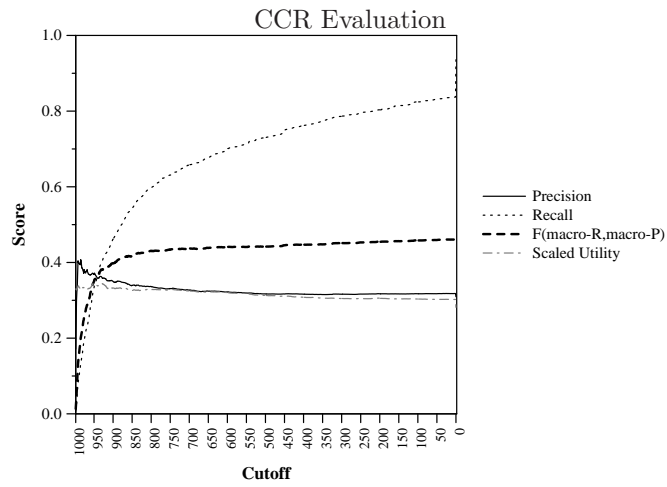

Run ID:	ULM-50
Task:	kba-ccr-2014
Run Type:	automatic
Corpus:	kba-streamcorpus-2014-v0.3.0-kba-filtered

Score at Cutoff (averaged over topics)

Difference from median max F per topic