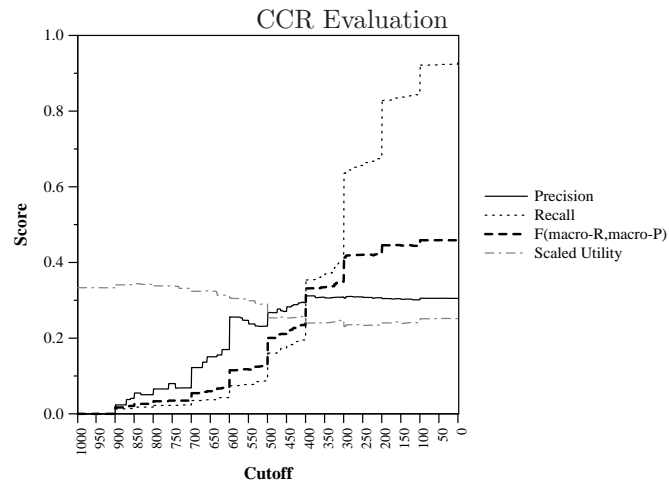

Run ID:	GlobalClassV1
Task:	kba-ccr-2014
Run Type:	automatic
Corpus:	kba-streamcorpus-2014-v0.3.0-kba-filtered

Score at Cutoff (averaged over topics)

Difference from median max F per topic