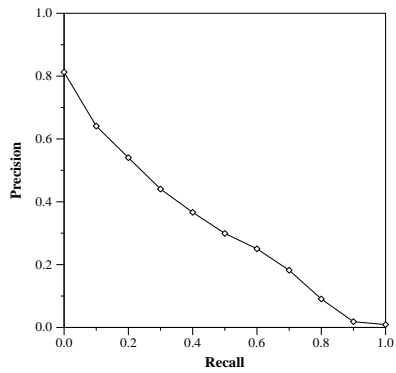

Summary Statistics	
Run ID:	QCRI3
Task :	adhoc
Run type:	automatic
Follows realtime constraints?	yes
Uses other external resources?	no
Uses documents linked from tweets?	no
Number of Topics:	60
Total number of documents over all topics	
Retrieved:	60000
Relevant:	9011
Relevant retrieved:	5607
Mean average precision:	0.3068
R-precision:	0.3472

Recall-Precision Curve

Difference from median P@30 per topic

Difference from median average precision per topic