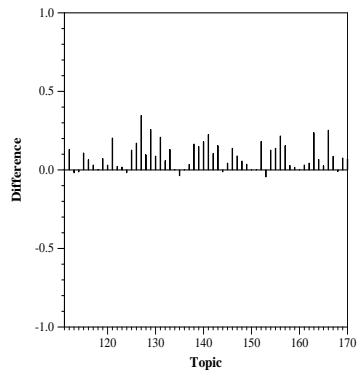

Summary Statistics	
Run ID:	QCRI3
Task :	adhoc
Run type:	automatic
Follows realtime constraints?	yes
Uses other external resources?	no
Uses documents linked from tweets?	no
Number of Topics:	60
Total number of documents over all topics	
Retrieved:	60000
Relevant:	9011
Relevant retrieved:	5607
Mean average precision:	0.3068
R-precision:	0.3472

Recall-Precision Curve

Difference from median P@30 per topic

Difference from median average precision per topic