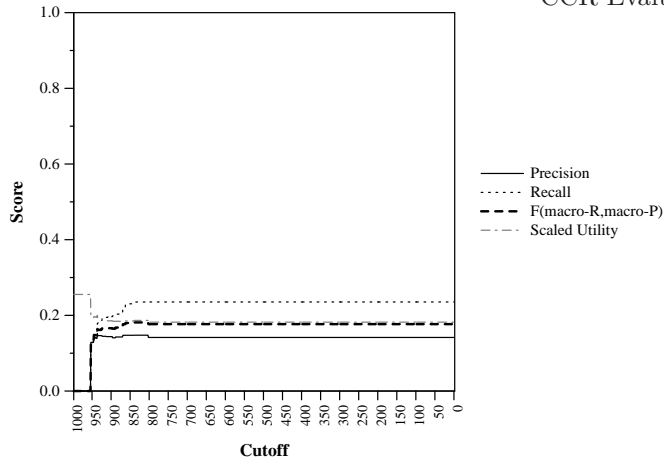

KBA Track results — Centrum Wiskunde + Informatica

Run ID:	J48-13-13
Task:	SSF
Run Type:	automatic
Corpus:	kba-streamcorpus-2013-v0.2.0

CCR Evaluation

Score at Cutoff (averaged over topics)

Difference from median max F per topic

SSF Evaluation

Score at Cutoff (averaged over topics)

Difference from median max F per topic