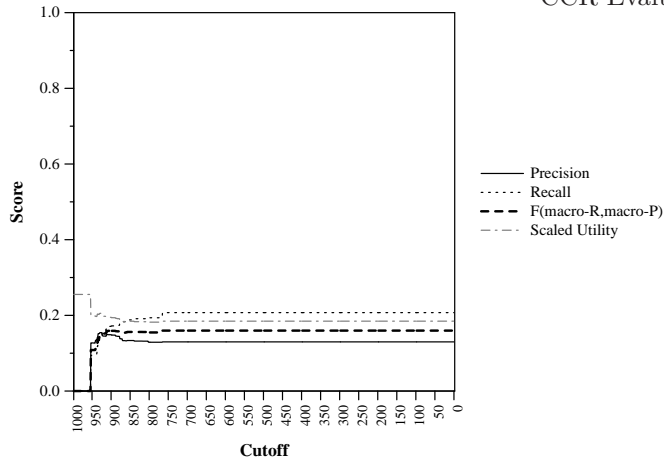

KBA Track results — Centrum Wiskunde + Informatica

Run ID:	J48-1213-13
Task:	SSF
Run Type:	automatic
Corpus:	kba-streamcorpus-2013-v0.2.0

CCR Evaluation

Score at Cutoff (averaged over topics)

Difference from median max F per topic

SSF Evaluation

Score at Cutoff (averaged over topics)

Difference from median max F per topic