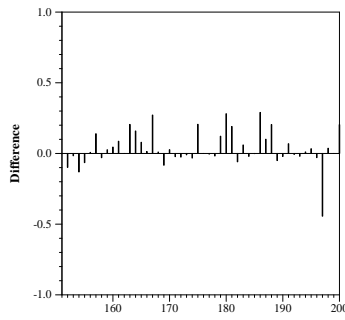

Difference from median ERR-IA@20 per topic