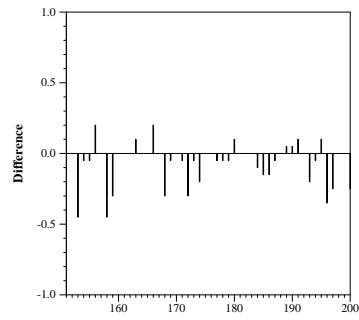

Difference from median P@20 per topic