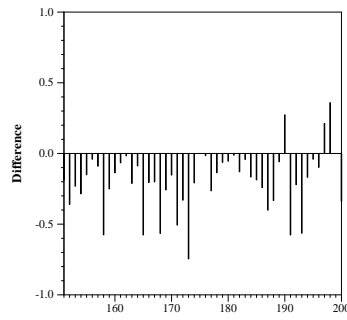

Difference from median ERR-IA@20 per topic