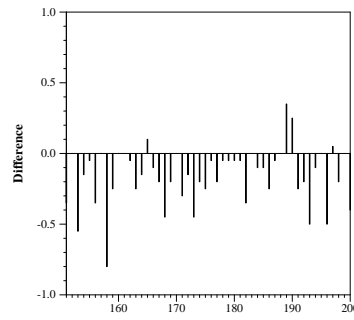

Difference from median P@20 per topic