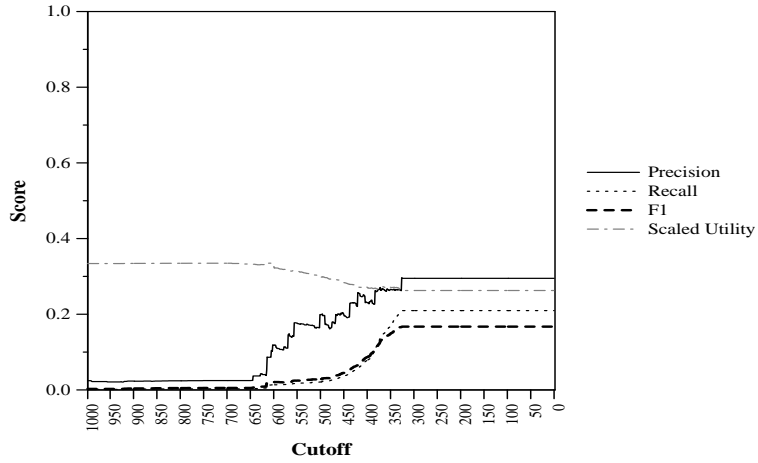

Knowledgebase Acceleration (KBA) Track results — The University of Iowa (igpi2012)

Run ID:	igpi2012-ner-jaccard
Run Type:	automatic
Corpus:	kba-stream-corpus-2012

Score at Cutoff (averaged over topics)

Difference from median maxF per topic