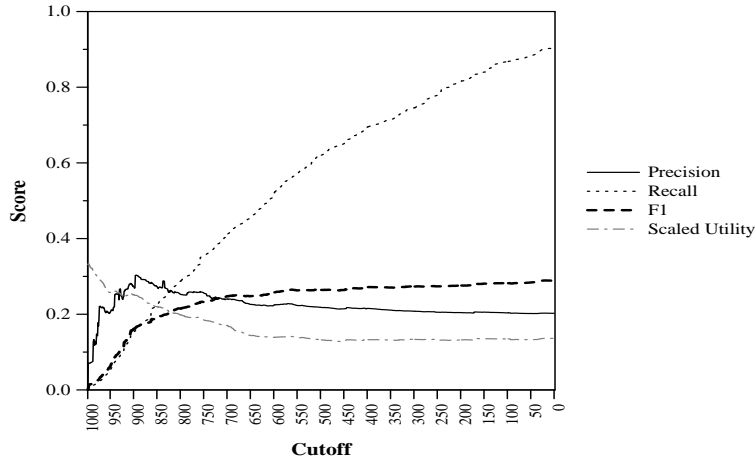

Knowledgebase Acceleration (KBA) Track results — University of Amsterdam (UvA)

Run ID:	UvA-UvAIncLearnT50
Run Type:	automatic
Corpus:	kba-stream-corpus-2012-cleansed-only

Score at Cutoff (averaged over topics)

Difference from median maxF per topic