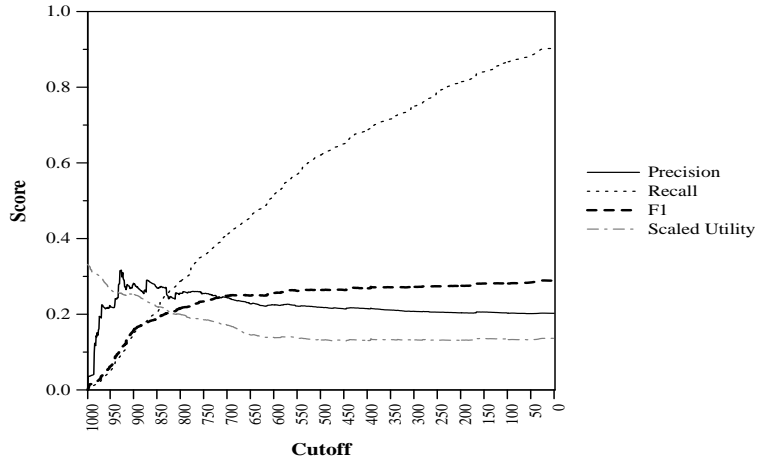

Knowledgebase Acceleration (KBA) Track results — University of Amsterdam (UvA)

Run ID:	UvA-UvAIncLearnT25
Run Type:	automatic
Corpus:	kba-stream-corpus-2012-cleansed-only

Score at Cutoff (averaged over topics)

Difference from median maxF per topic