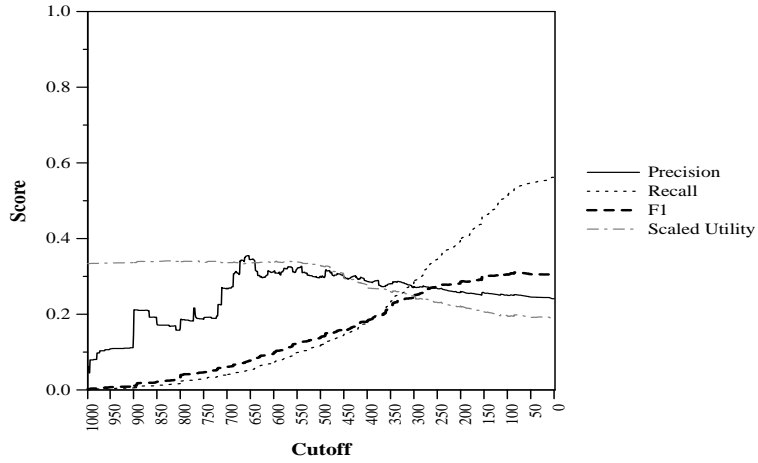

Run ID: LSIS-lsisSys2
Run Type: automatic
Corpus:

Score at Cutoff (averaged over topics)

Difference from median maxF per topic