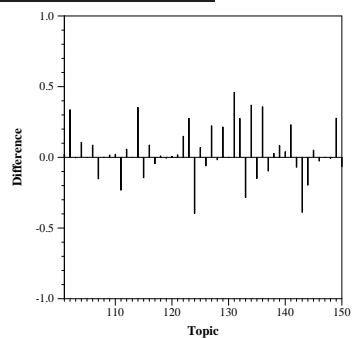

Web Track results — Microsoft Research

Summary Statistics	
Run ID:	msrsv2011a3
Task :	adhoc
Category:	A
External resources used:	(B) generally available resources
Number of Topics:	50

Adhoc measures		Diversity measures	
Retrieved	50000	α -nDCG@10	0.5499
Relevant	3157	α -nDCG@20	0.5811
Relevant retrieved	1948	ERR-IA@10	0.4721
Prec@10	0.3600	P-IA@10	0.3111
Prec@20	0.3270	P-IA@20	0.2836
MAP	0.1720	MAP-IA	0.1749
NDCG@20	0.2725	NRBP	0.4387
ERR@20	0.1430	ERR-IA@20	0.4813

Difference from median α -nDCG@20 per topic

Difference from median ERR-IA@20 per topic

Difference from median P@20 per topic