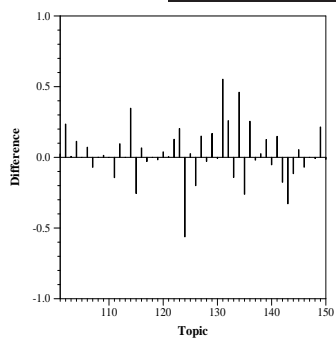

Web Track results — Microsoft Research

Summary Statistics	
Run ID:	msrsv2011a3
Task :	adhoc
Category:	A
External resources used:	(B) generally available resources
Number of Topics:	50

Adhoc measures		Diversity measures	
Retrieved	50000	α -nDCG@10	0.5499
Relevant	3157	α -nDCG@20	0.5811
Relevant retrieved	1948	ERR-IA@10	0.4721
Prec@10	0.3600	P-IA@10	0.3111
Prec@20	0.3270	P-IA@20	0.2836
MAP	0.1720	MAP-IA	0.1749
NDCG@20	0.2725	NRBP	0.4387
ERR@20	0.1430	ERR-IA@20	0.4813