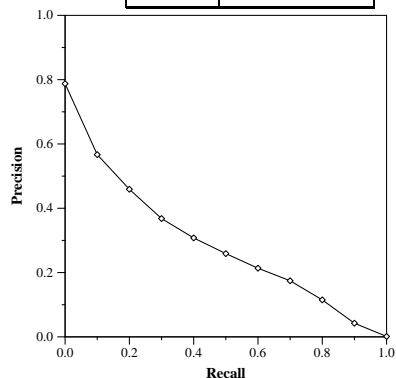

Terabyte Track results, adhoc search task — LowLands Team (LL6, consisting of CWI and Twente)

CWI06DIST8ah			
Run Type	automatic		
Fields Used	title		
Links/Anchor text/Structure used	none		
Number of Topics:	50		
Total number of documents over all topics			
Retrieved:	489337		
Relevant:	5893		
Rel-ret:	5161		
Inferred Average Precision, topics 801-850	0.2308		
Mean Average Precision, topics 801-850	0.2766		
Mean Average Precision, topics 701-850 (auto runs only)	0.2952		
% of collection indexed	100%	Number of CPUs	16
Indexing time	185 min.	System RAM	16 GB
Avg. time to retr. top 20	0.236 sec.	Approx. system cost	\$6400
Total wall-clock time	14.70 sec.	Year of purchase	2006
Total CPU time	14.70 sec.	Operating system	Linux
Size of on-disk structures	10 GB		

Recall-Precision Curve

Difference from Median Inferred AP per Topic