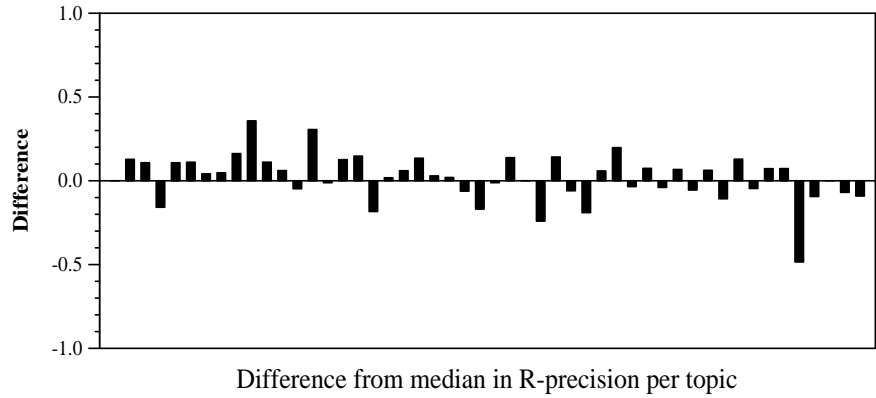

HARD track results — SAIC OIS

Summary Statistics	
Run ID	SAICFINAL1
Run Description:	Automatic, title+desc+narr, final run
Corresponding baseline run	SAICBASE1
Clarification form used	SAIC1
Total number retrieved	50000
Total relevant	6561
Total relevant retrieved	4292
R-prec	0.2826
MAP	0.2415