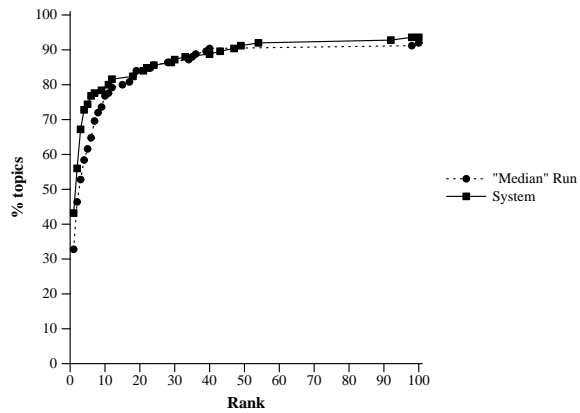

MSRCKI4	
Number of Topics	125
Mean reciprocal rank	0.563
Topics with target at rank 1	54
Topics with target in top 10	98
Topics with no target found	8

Cumulative % of topics finding first relevant at rank X