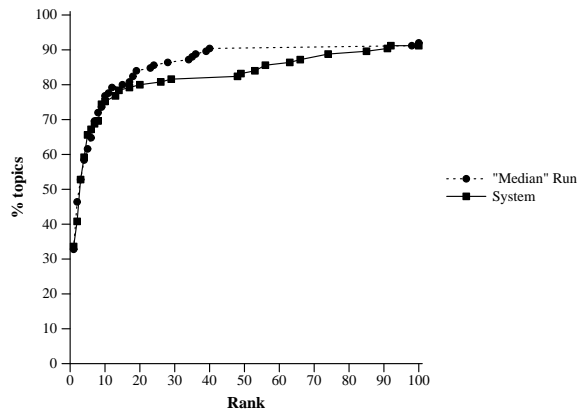

MSRCKI3	
Number of Topics	125
Mean reciprocal rank	0.458
Topics with target at rank 1	42
Topics with target in top 10	94
Topics with no target found	11

Cumulative % of topics finding first relevant at rank X