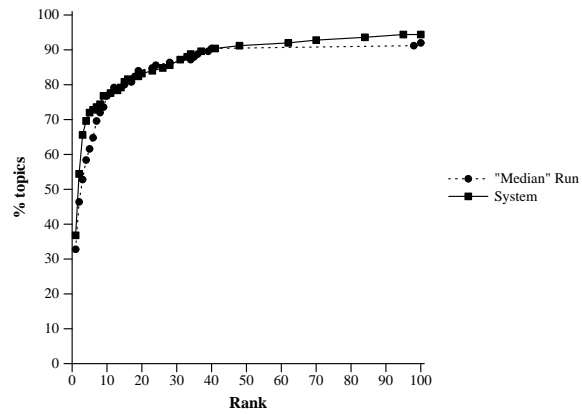

MSRCKI2	
Number of Topics	125
Mean reciprocal rank	0.522
Topics with target at rank 1	46
Topics with target in top 10	96
Topics with no target found	7

Cumulative % of topics finding first relevant at rank X