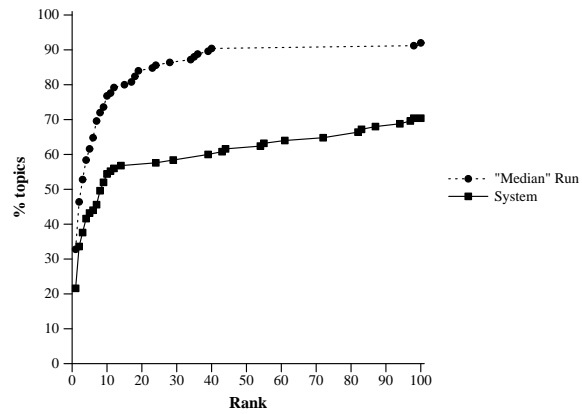

Enterprise Track results, email known-item search task — LowLands Team

LMheaderOR	
Number of Topics	125
Mean reciprocal rank	0.321
Topics with target at rank 1	27
Topics with target in top 10	68
Topics with no target found	37

Cumulative % of topics finding first relevant at rank X